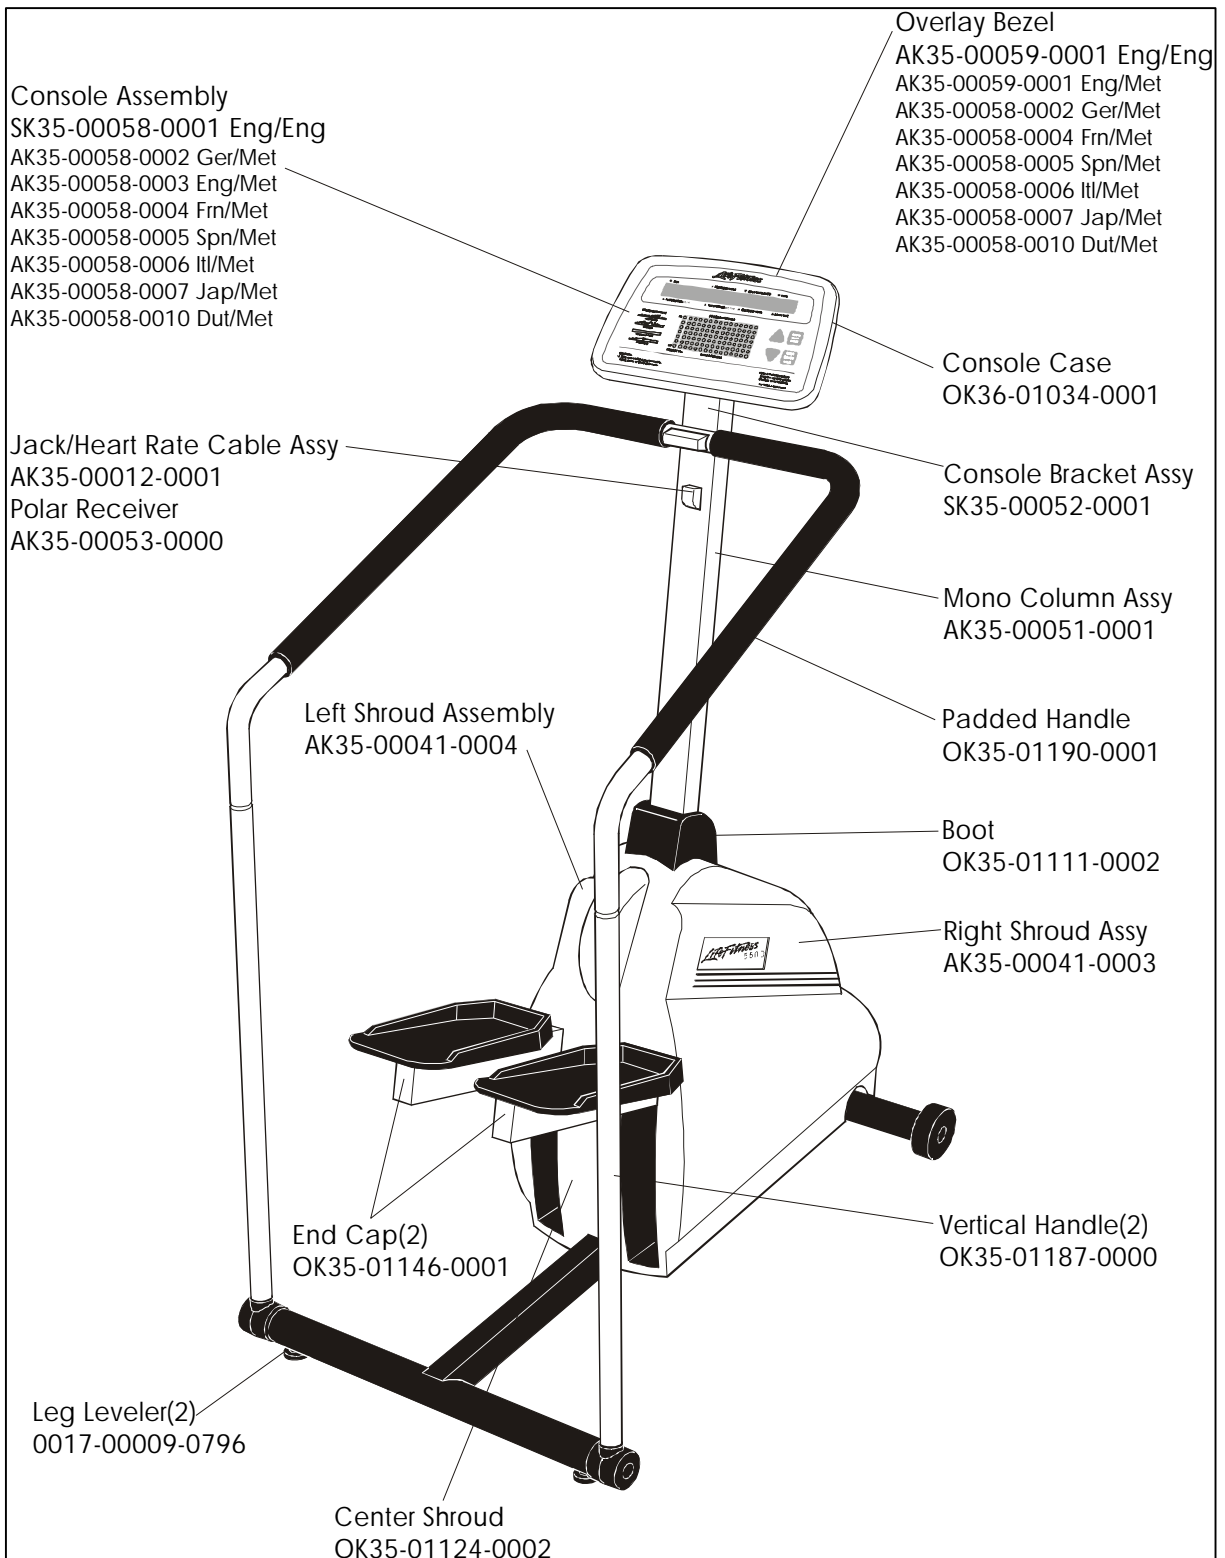

**LS-5500HR
STAIRCLIMBERS**

**GK35-00005-XXXX
SN # 253595 - UP**

**LS-5500HR
STAIRCLIMBERS**

GK35-00005-XXXX
SN # 253595 - UP

**LS-5500HR
STAIRCLIMBERS**

**GK35-00005-XXXX
SN # 253595 - UP**