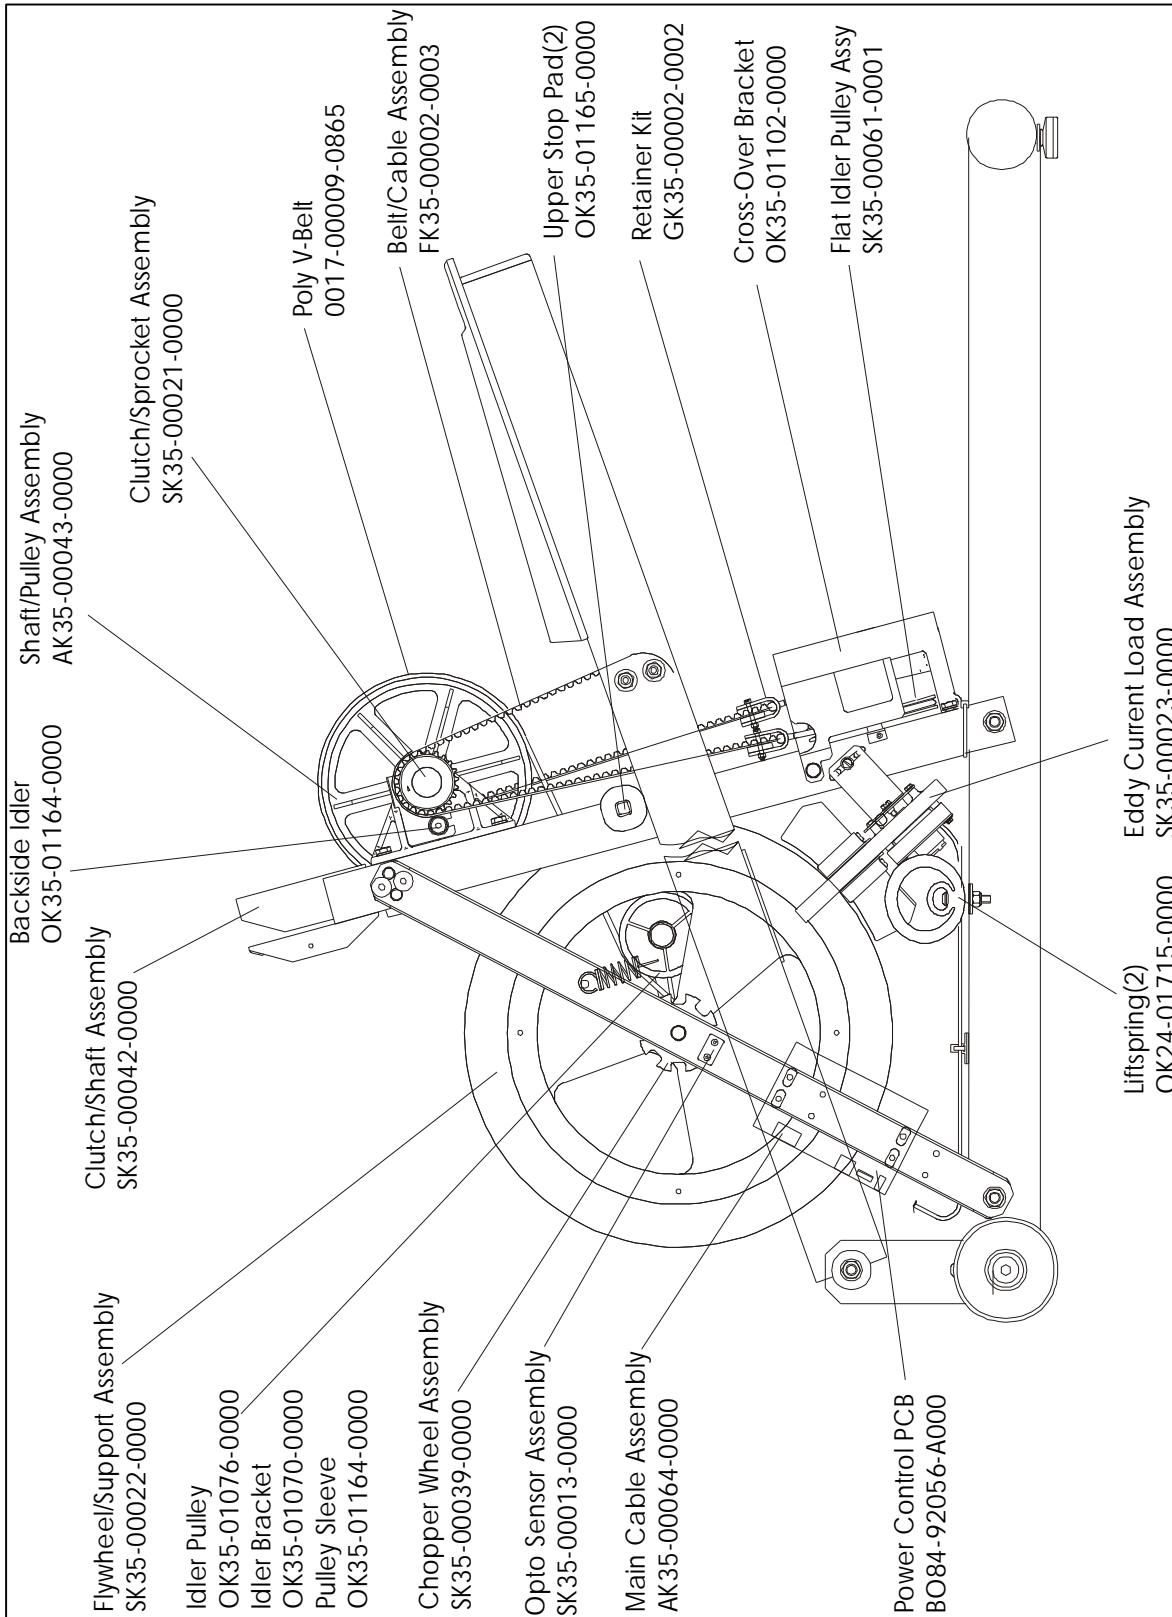

**LS-5500HR
STAIRCLIMBERS**

**GK35-00005-XXXX
SN # 253595 - UP**

**LS-5500HR
STAIRCLIMBERS**

GK35-00005-XXXX
SN # 253595 - UP

**LS-5500HR
STAIRCLIMBERS**

**GK35-00005-XXXX
SN # 253595 - UP**